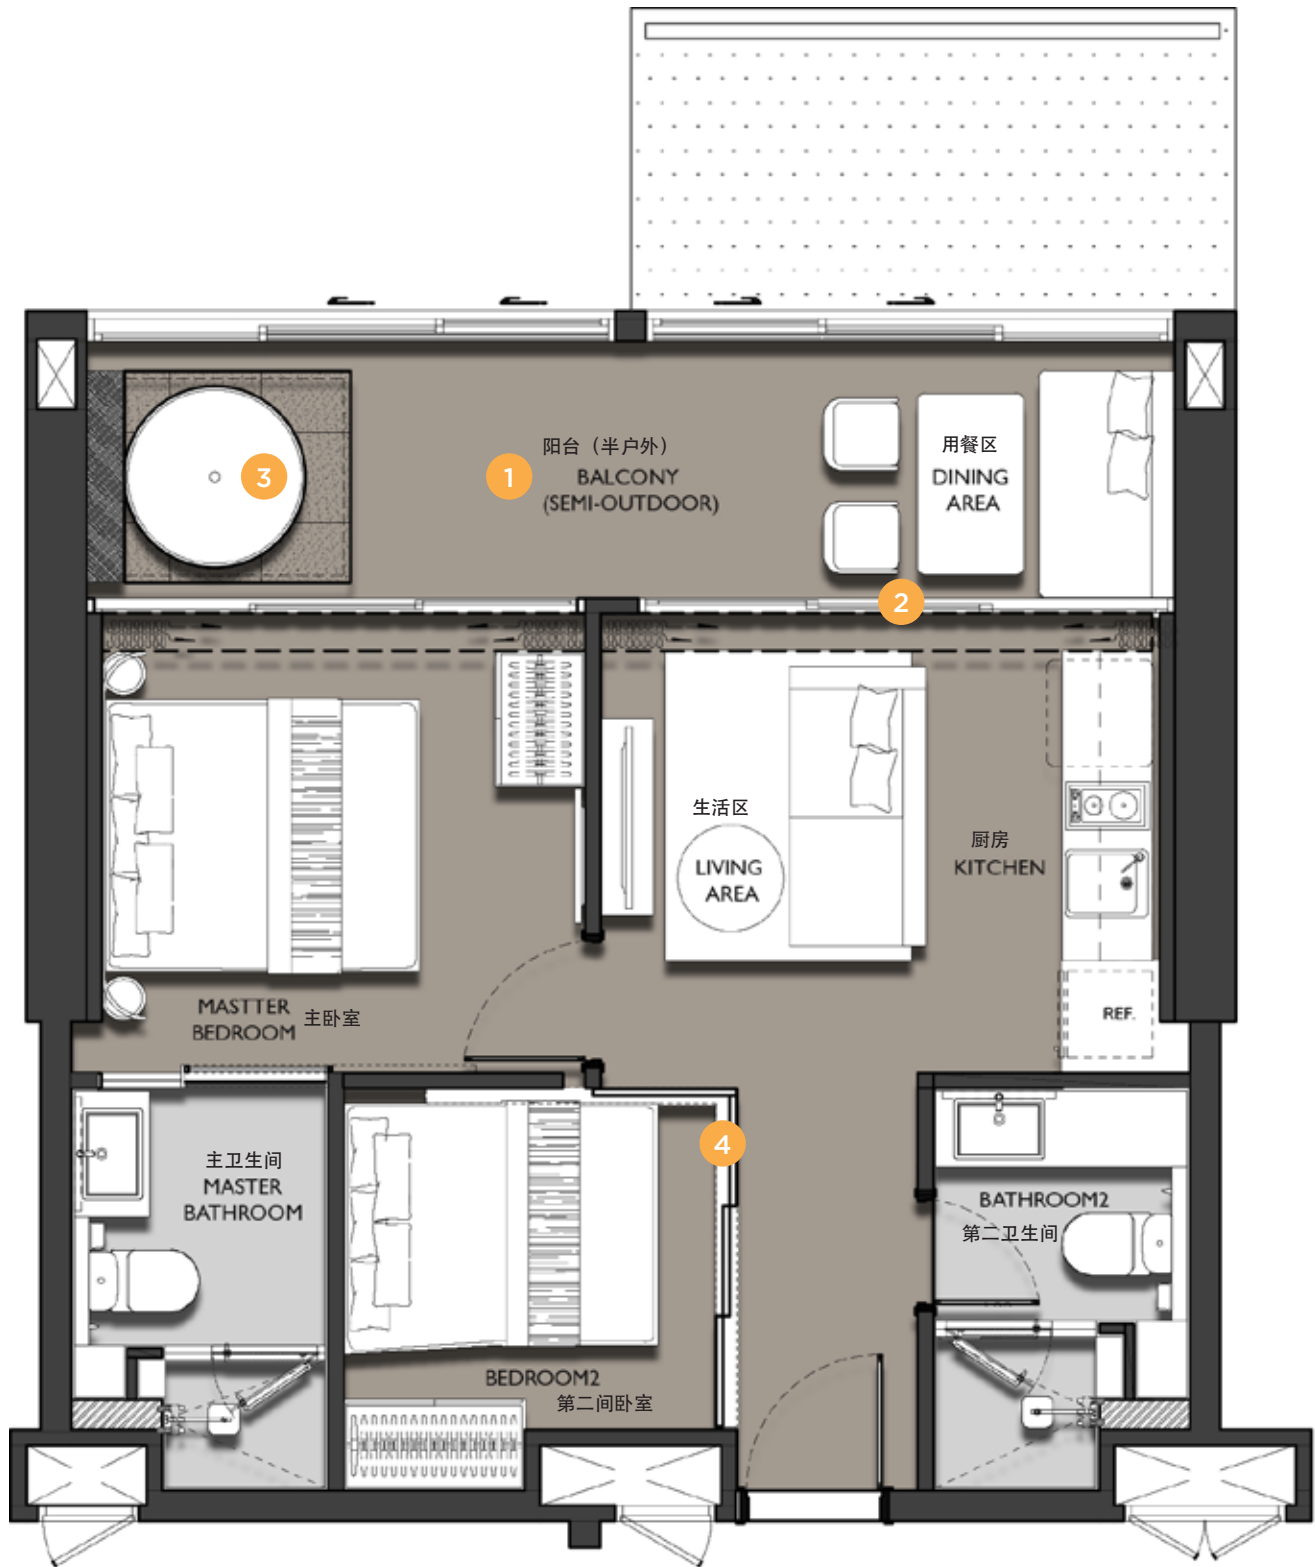

华新海滩
HUA HIN BEACH

56平方米

56 SQ.M.

* 本公司保留更改条件的权利。恕不另行通知。